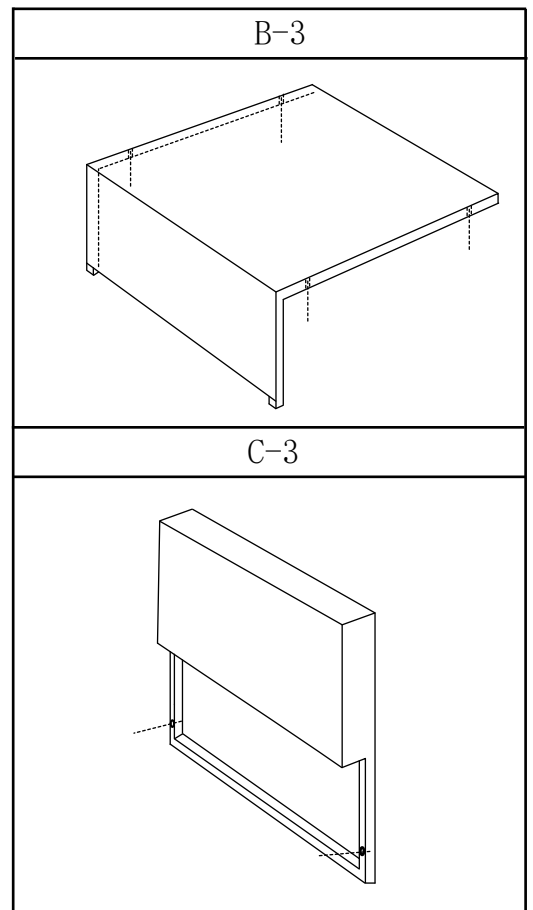

ASSEMBLY INSTRUCTION

ITEM: evie0287-4

PART LIST							
NO.	PHOTO	DESCRIPTION	QTY	NO.	PHOTO	DESCRIPTION	QTY
B-3		Seat	1	E		Bolt M6*30mm	10
C-3		Back	1	F		Washer	10
D		Panel	2	G		Wrench	1

Steps 1:

Steps 2:

Steps 3: