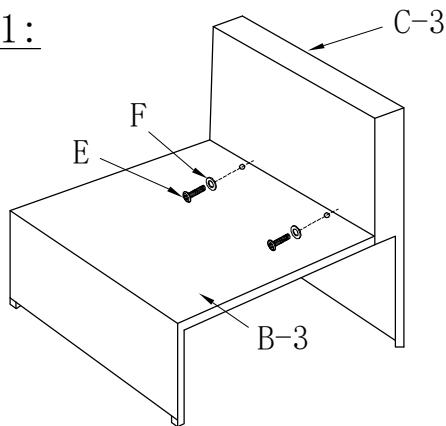

ASSEMBLY INSTRUCTION

ITEM: evie0287-4

PART LIST							
NO.	PHOTO	DESCRIPTION	QTY	NO.	PHOTO	DESCRIPTION	QTY
B-3		Seat	1	E		Bolt M6*30mm	10
C-3		Back	1	F		Washer	10
D		Panel	2	G		Wrench	1

Steps 1:

Steps 2:

Steps 3: