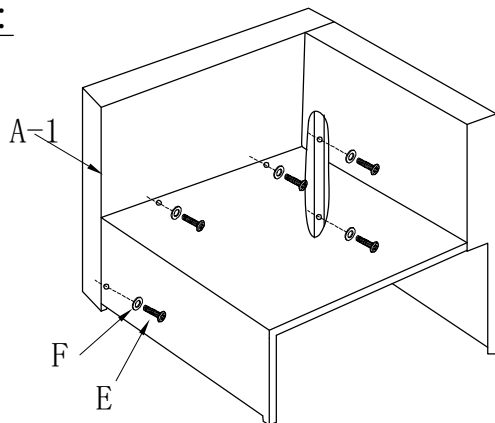

ASSEMBLY INSTRUCTION

ITEM: evie0287-1

PART LIST							
NO.	PHOTO	DESCRIPTION	QTY	NO.	PHOTO	DESCRIPTION	QTY
A-1		Arm	1	E		Bolt M6*30mm	11
B-1		Seat	1	F		Washer	11
C-1		Back	1	G		Wrench	1
D		Panel	1				

Steps 1:

Steps 2:

Steps 3: