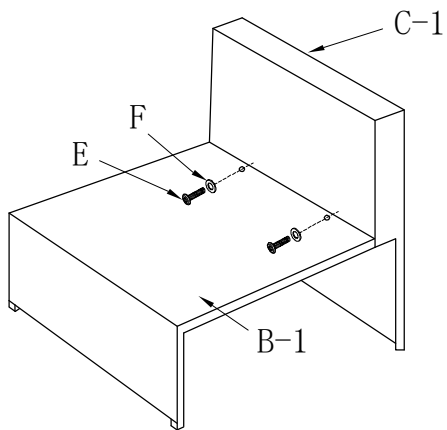

ASSEMBLY INSTRUCTION

ITEM: evie0287-1

PART LIST							
NO.	PHOTO	DESCRIPTION	QTY	NO.	PHOTO	DESCRIPTION	QTY
A-1		Arm	1	E		Bolt M6*30mm	11
B-1		Seat	1	F		Washer	11
C-1		Back	1	G		Wrench	1
D		Panel	1				

Steps 1: